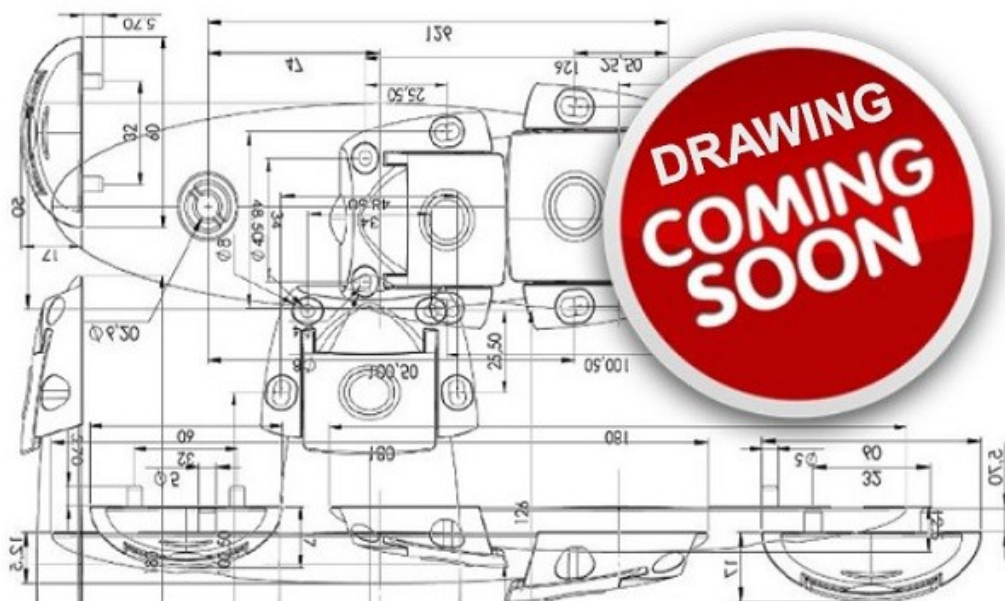

PRODUCT SHEET

Description:

Rail Handle "Lark", cc 128mm, 20x161mm, Oak - Black, W/Screws M4x22mm

Item number:

17.03.042-0

Units	Box	Carton	HS Code	Barcode
Pcs.			9403910090	 5704866517904

SISO A/S

Mileparken 11
DK-2740 Skovlunde
Denmark
VAT: 24786013

Phone +45 45 830 900

www.siso.dk
siso@siso.dk

Danske Bank
Nytorv Branch
Copenhagen
SWIFT: DABADKKK

Account no.
4180 3112 112936
IBAN Account
DK7230003112112936